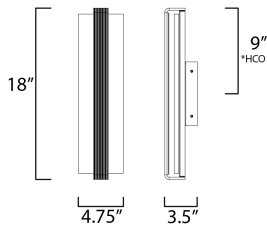

PRODUCT DESCRIPTION

A rippled horizontal bar in Polished Chrome illuminates hand-crafted artisanal Piastra-style glass. The glass's intricate texture creates an interesting light effect on the wall. Can be mounted either vertically as a wall sconce or horizontally over a mirror.