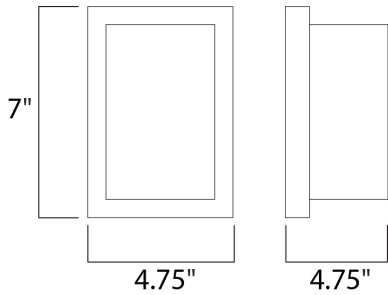

MEASUREMENTS

DIMENSION : 4.75" W x 7" H x 3.25" Ext
 MAX OAH :
 HANGING WEIGHT : 1.2 lb

LAMPING

INPUT VOLTAGE : 120V
 LUMENS : 504 Rated
 BULB : 1 x 7.2W LED PCB Integrated , 7W Total
 BULB INCLUDED : (Integrated)
 DIMMABLE : Triac CL
 CRI : 80+ CRI
 COLOR_TEMP : 3000K