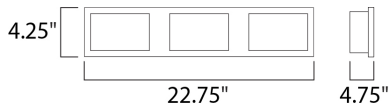

**MEASUREMENTS**

DIMENSION : 22.75" W x 4.25" H x 4.75" Ext  
 BACK PLATE : 2.25" HCO  
 HANGING WEIGHT : 3.5 lb

**LAMPING**

INPUT VOLTAGE : 120V  
 LUMENS : 1,512 Rated  
 BULB : 3 x 7.2W LED PCB Integrated , 22W Total  
 BULB INCLUDED : (Integrated)  
 DIMMABLE : Triac CL  
 CRI : 80+ CRI  
 COLOR\_TEMP : 3000K