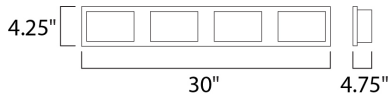

**MEASUREMENTS**

DIMENSION : 30" W x 4.25" H x 4.75" Ext  
 BACK PLATE : 2.25" HCO  
 HANGING WEIGHT : 5 lb

**LAMPING**

INPUT VOLTAGE : 120V  
 LUMENS : 2,016 Rated  
 BULB : 4 x 7.2W LED PCB Integrated , 29W Total  
 BULB INCLUDED : (Integrated)  
 DIMMABLE : Triac CL  
 CRI : 80+ CRI  
 COLOR\_TEMP : 3000K