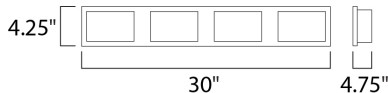

**MEASUREMENTS**

DIMENSION : 30" W x 4.25" H x 4.75" Ext  
 BACK PLATE : 2.25" HCO  
 HANGING WEIGHT : 5 lb

**LAMPING**

INPUT VOLTAGE : 120V  
 LUMENS : 2,016 Rated  
 BULB : 4 x 7.2W LED PCB Integrated , 29W Total  
 BULB INCLUDED : (Integrated)  
 DIMMABLE : Triac CL  
 CRI : 80+ CRI  
 COLOR\_TEMP : 3000K