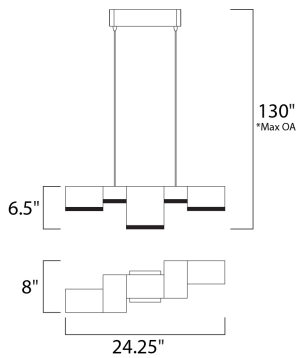

\*max overall height

**MEASUREMENTS**

DIMENSION : 24.25" L x 8" W x 6.5" H  
 MAX OAH : 130" OAH  
 HANGING WEIGHT : 4.5 lb

**LAMPING**

INPUT VOLTAGE : 120V  
 LUMENS : 2,520 Rated  
 BULB : 5 x 7.2W LED PCB Integrated , 36W Total  
 BULB INCLUDED : (Integrated)  
 DIMMABLE : Triac CL  
 CRI : 80+ CRI  
 COLOR\_TEMP : 3000K