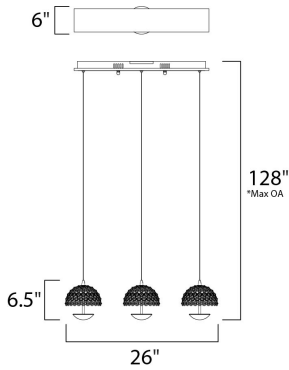

MEASUREMENTS

- DIMENSION : 26" L x 26" W x 6.5" H
- MAX OAH : 128" OAH
- CANOPY : 2.76" W x 1.77" H x 21.65" L
- HANGING WEIGHT : 5.02 lb

LAMPING

- INPUT VOLTAGE : V
- LUMENS : 960 Rated
- BULB : 3 x 4W LED PCB Integrated , 12W Total
- BULB INCLUDED : (Integrated)
- DIMMABLE : Triac CL
- COLOR_TEMP : 3000K