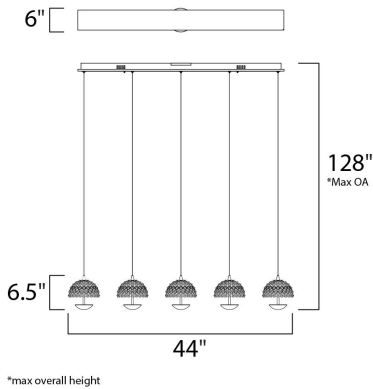

MEASUREMENTS

- DIMENSION : 44" L x 6" W x 6.5" H
- MAX OAH : 128" OAH
- CANOPY : 2.76" W x 1.77" H x 39.4" L
- HANGING WEIGHT : 8.49 lb

LAMPING

- INPUT VOLTAGE : V
- LUMENS : 1,600 Rated
- BULB : 5 x 4W LED PCB Integrated , 20W Total
- BULB INCLUDED : (Integrated)
- DIMMABLE : Triac CL
- COLOR_TEMP : 3000K