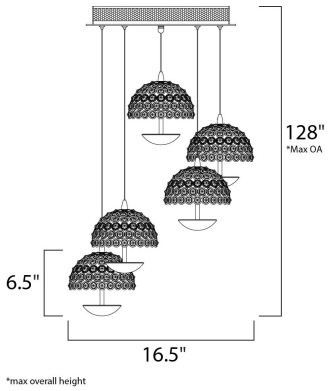

PRODUCT DESCRIPTION

Domes of metal rings, finished in Polished Chrome, are inset with beveled crystals to create these delicate parasols. High powered LED bulbs shine indirectly up into the inside of each shade, providing gentle illumination and vivid sparkle from the crystal.

MEASUREMENTS

- DIMENSION : 16.5" L x 16.5" W x 6.5" H
- MAX OAH : 128" OAH
- CANOPY : 12.6" W x 1.77" H x 12.6" L
- HANGING WEIGHT : 8.8 lb

LAMPING

- INPUT VOLTAGE : V
- LUMENS : 1,600 Rated
- BULB : 5 x 4W LED PCB Integrated , 20W Total
- BULB INCLUDED : (Integrated)
- DIMMABLE : Triac CL
- COLOR_TEMP : 3000K