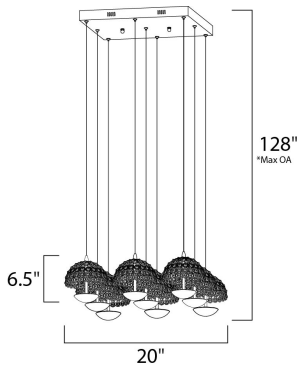

**MEASUREMENTS**

- DIMENSION : 20" L x 20" W x 6.5" H
- MAX OAH : 128" OAH
- CANOPY : 15.7" W x 1.77" H x 15.7" L
- HANGING WEIGHT : 16.5 lb

**LAMPING**

- INPUT VOLTAGE : V
- LUMENS : 2,880 Rated
- BULB : 9 x 4W LED LED , 36W Total
- BULB INCLUDED : (Included)
- DIMMABLE : Triac CL
- COLOR\_TEMP : 3000K