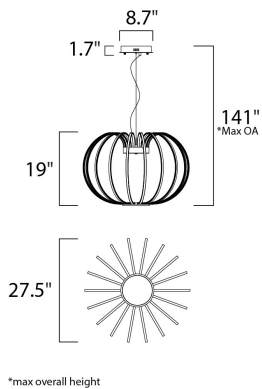

FINISHES OPTION

 Polished Chrome (PC)

MATERIAL

Aluminum, Steel, Acrylic

RATINGS

cETLus
Location

ADDITIONAL

ADJUSTABLE
OPERATING TEMPERATURE:
-20°C (-4°F), 40°C (104°F)

MEASUREMENTS

DIMENSION : 27.5" L x 27.5" W x 19" H
 MAX OAH : 141" OAH
 CANOPY : 8.7" W x 1.7" H x 8.7" L
 HANGING WEIGHT : 15.9 lb

LAMPING

INPUT VOLTAGE : 120V
 LUMENS : 8,165 Rated
 BULB : 18 x 116.6W LED PCB Integrated , 117W Total
 BULB INCLUDED : (Integrated)
 DIMMABLE : Triac CL
 CRI : 80 CRI
 COLOR_TEMP : 3000K