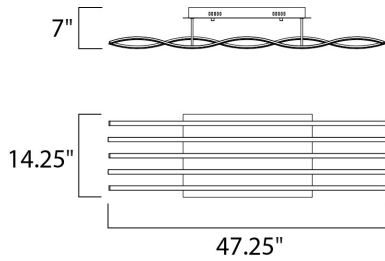

LAMPING

INPUT VOLTAGE : 120V
LUMENS : 3,024 Rated
BULB : 5 x 8.64W LED PCB Integrated , 43W Total
BULB INCLUDED : (Integrated)
DIMMABLE : Triac CL
CRI : 80+ CRI
COLOR_TEMP : 3000K