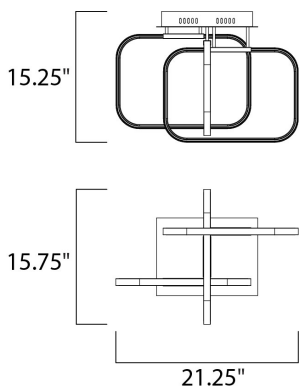

MEASUREMENTS

DIMENSION : 21.25" L x 15.75" W x 15.25" H
 CANOPY : 9.05" W x 1.81" H x 13" L
 HANGING WEIGHT : 6.6 lb

LAMPING

INPUT VOLTAGE : 120V
 LUMENS : 1,663 Rated
 BULB : 3 x 23.8W LED PCB Integrated , 24W Total
 BULB INCLUDED : (Integrated)
 DIMMABLE : Triac CL
 CRI : 80+ CRI
 COLOR_TEMP : 3000K