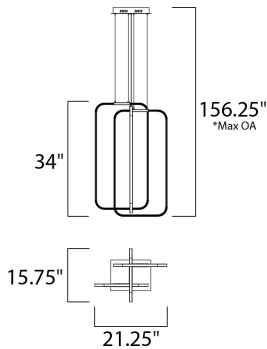

*max overall height

MEASUREMENTS

- DIMENSION : 21.25" L x 15.75" W x 34" H
- MAX OAH : 156.25" OAH
- CANOPY : 9.1" W x 1.8" H x 11.8" L
- HANGING WEIGHT : 9.3 lb

LAMPING

- INPUT VOLTAGE : 120V
- LUMENS : 3,251 Rated
- BULB : 3 x 46.5W LED PCB Integrated , 46W Total
- BULB INCLUDED : (Integrated)
- DIMMABLE : Triac CL
- CRI : 80+ CRI
- COLOR_TEMP : 3000K