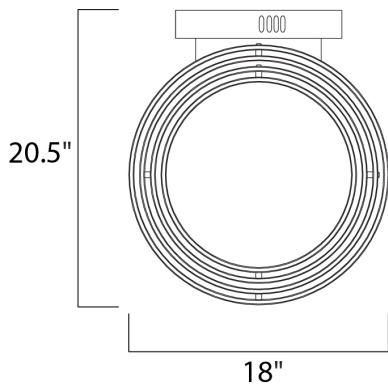

**PRODUCT DESCRIPTION**

Concentric bands of Matte White rotate on 2 axis points to adjust in multiple directions similar to a gyroscope. The edge of each slender band is encased with a small LED strip covered by a frosted lens. It is more a work of art than just a lighting fixture.

**MEASUREMENTS**

DIMENSION : 18" L x 18" W x 20.5" H  
 HANGING WEIGHT : 4 lb

**LAMPING**

INPUT VOLTAGE : 120V  
 LUMENS : 3,654 Rated  
 BULB : 6 x 52.2W LED PCB Integrated , 52W Total  
 BULB INCLUDED : (Integrated)  
 DIMMABLE : Triac CL  
 CRI : 80+ CRI  
 COLOR\_TEMP : 3000K