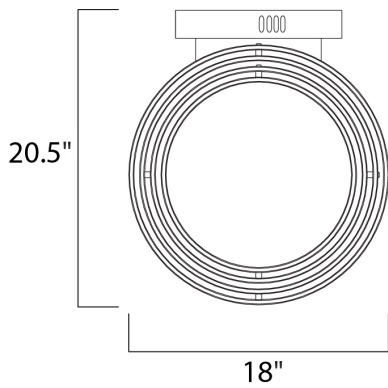

PRODUCT DESCRIPTION

Concentric bands of Matte White rotate on 2 axis points to adjust in multiple directions similar to a gyroscope. The edge of each slender band is encased with a small LED strip covered by a frosted lens. It is more a work of art than just a lighting fixture.

MEASUREMENTS

DIMENSION : 18" L x 18" W x 20.5" H
 HANGING WEIGHT : 4 lb

LAMPING

INPUT VOLTAGE : 120V
 LUMENS : 3,654 Rated
 BULB : 6 x 52.2W LED PCB Integrated , 52W Total
 BULB INCLUDED : (Integrated)
 DIMMABLE : Triac CL
 CRI : 80+ CRI
 COLOR_TEMP : 3000K