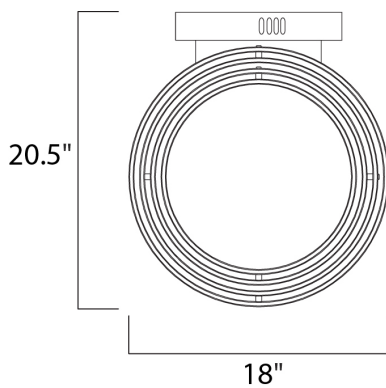

#### PRODUCT DESCRIPTION

Concentric bands of Matte White rotate on 2 axis points to adjust in multiple directions similar to a gyroscope. The edge of each slender band is encased with a small LED strip covered by a frosted lens. It is more a work of art than just a lighting fixture.

#### MEASUREMENTS

DIMENSION : 18" L x 18" W x 20.5" H  
HANGING WEIGHT : 4 lb