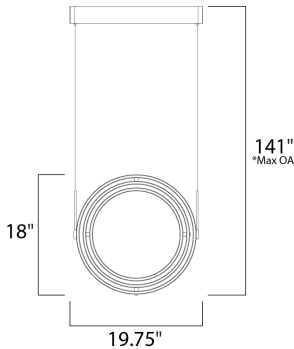

**PRODUCT DESCRIPTION**

Concentric bands of Matte White rotate on 2 axis points to adjust in multiple directions similar to a gyroscope. The edge of each slender band is encased with a small LED strip covered by a frosted lens. It is more a work of art than just a lighting fixture.

\*max overall height

**MEASUREMENTS**

- DIMENSION : 19.75" L x 19.75" W x 18" H
- MAX OAH : 141" OAH
- HANGING WEIGHT : 4.2 lb

**LAMPING**

- INPUT VOLTAGE : 120V
- LUMENS : 3,654 Rated
- BULB : 6 x 52.2W LED PCB Integrated , 52W Total
- BULB INCLUDED : (Integrated)
- DIMMABLE : Triac CL
- CRI : 80+ CRI
- COLOR\_TEMP : 3000K