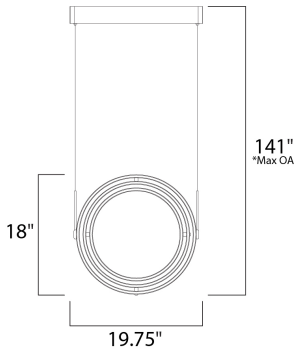

**PRODUCT DESCRIPTION**

Concentric bands of Matte White rotate on 2 axis points to adjust in multiple directions similar to a gyroscope. The edge of each slender band is encased with a small LED strip covered by a frosted lens. It is more a work of art than just a lighting fixture.

\*max overall height

**MEASUREMENTS**

DIMENSION : 19.75" L x 19.75" W x 18" H  
 MAX OAH : 141" OAH  
 HANGING WEIGHT : 4.2 lb

**LAMPING**

INPUT VOLTAGE : 120V  
 LUMENS : 3,654 Rated  
 BULB : 6 x 52.2W LED PCB Integrated , 52W Total  
 BULB INCLUDED : (Integrated)  
 DIMMABLE : Triac CL  
 CRI : 80+ CRI  
 COLOR\_TEMP : 3000K