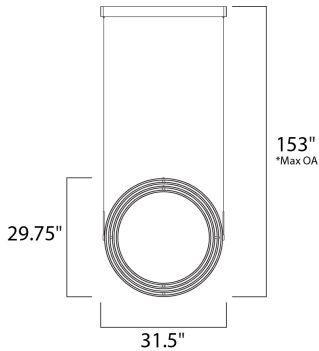

PRODUCT DESCRIPTION

Concentric bands of Matte White rotate on 2 axis points to adjust in multiple directions similar to a gyroscope. The edge of each slender band is encased with a small LED strip covered by a frosted lens. It is more a work of art than just a lighting fixture.

*max overall height

MEASUREMENTS

DIMENSION : 25.75" L x 25.75" W x 23.75" H
 MAX OAH : 147" OAH
 HANGING WEIGHT : 6.5 lb

LAMPING

INPUT VOLTAGE : 120V
 LUMENS : 6,476 Rated
 BULB : 8 x 92.5W LED PCB Integrated , 92W Total
 BULB INCLUDED : (Integrated)
 DIMMABLE : Triac CL
 CRI : 80+ CRI
 COLOR_TEMP : 3000K