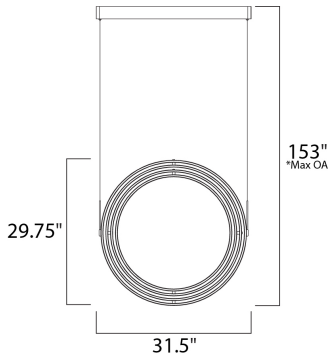

PRODUCT DESCRIPTION

Concentric bands of Matte White rotate on 2 axis points to adjust in multiple directions similar to a gyroscope. The edge of each slender band is encased with a small LED strip covered by a frosted lens. It is more a work of art than just a lighting fixture.

*max overall height

MEASUREMENTS

DIMENSION : 31.5" L x 31.5" W x 29.75" H
 MAX OAH : 153" OAH
 HANGING WEIGHT : 9 lb

LAMPING

INPUT VOLTAGE : 120V
 LUMENS : 8,366 Rated
 BULB : 8 x 119.5W LED PCB Integrated , 120W Total
 BULB INCLUDED : (Integrated)
 DIMMABLE : Triac CL
 CRI : 80+ CRI
 COLOR_TEMP : 3000K