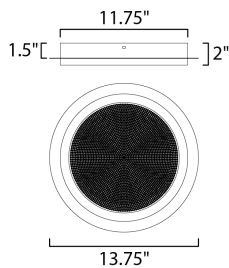

LAMPING

INPUT VOLTAGE : 120V
LUMENS : 1,792 Rated (460 Del.)
BULB : 1 x 25.6W LED PCB Integrated , 26W Total
BULB INCLUDED : (Integrated)
DIMMABLE : Triac CL or ELV
CRI : 90 CRI
COLOR_TEMP : 3000K