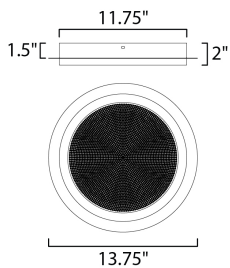

**ADDITIONAL**

RATED LIFE 25000 Hours  
OPERATING TEMPERATURE:  
-20°C (-4°F), 40°C (104°F)

**MEASUREMENTS**

DIMENSION : 13.75" L x 13.75" W x 2" H  
CANOPY : 11.75" W x 1.5" H x 11.75" L  
HANGING WEIGHT : 8.27 lb