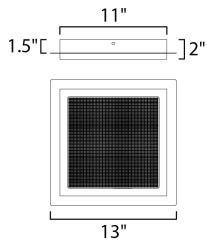

MEASUREMENTS

DIMENSION : 13" L x 13" W x 2" H
 CANOPY : 11" W x 1.5" H x 11" L
 HANGING WEIGHT : 9.42 lb

LAMPING

INPUT VOLTAGE : 120V
 LUMENS : 1,792 Rated (370 Del.)
 BULB : 1 x 25.6W LED PCB Integrated , 26W Total
 BULB INCLUDED : (Integrated)
 DIMMABLE : Triac CL or ELV
 CRI : 90 CRI
 COLOR_TEMP : 3000K