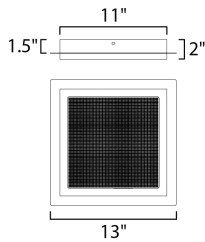

**MEASUREMENTS**

DIMENSION : 13" L x 13" W x 2" H  
 CANOPY : 11" W x 1.5" H x 11" L  
 HANGING WEIGHT : 9.42 lb

**LAMPING**

INPUT VOLTAGE : 120V  
 LUMENS : 1,792 Rated (370 Del.)  
 BULB : 1 x 25.6W LED PCB Integrated , 26W Total  
 BULB INCLUDED : (Integrated)  
 DIMMABLE : Triac CL or ELV  
 CRI : 90 CRI  
 COLOR\_TEMP : 3000K