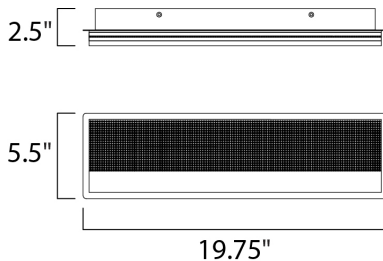

MEASUREMENTS

DIMENSION : 19.75" L x 2.5" W x 5.5" H x 2.5" Ext
 BACK PLATE : 18.25" W x 4.75" H x 2.75" HCO
 HANGING WEIGHT : 8.36 lb

LAMPING

INPUT VOLTAGE : 120V
 LUMENS : 1,421 Rated (1,090 Del.)
 BULB : 2 x 20W LED PCB Integrated , 20W Total
 BULB INCLUDED : (Integrated)
 DIMMABLE : Triac CL or ELV
 CRI : 90+ CRI
 COLOR_TEMP : 3000K
 LIGHTING_DIRECTION : Up/Down