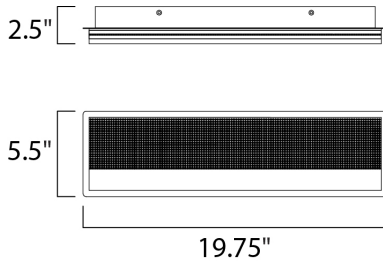

PRODUCT DESCRIPTION

Thousands of miniature crystals are embedded into a sheet of clear acrylic which form a material we call Gemite. When illuminated by the LED mounted in the Polished Chrome frame the Gemite glistens like the stars in a galaxy. With the added downlight you get both glamour and ample lighting from this beautiful vanity collection.

MEASUREMENTS

DIMENSION : 19.75" L x 2.5" W x 5.5" H x 2.5" Ext
 BACK PLATE : 18.25" W x 4.75" H x 2.75" HCO
 HANGING WEIGHT : 8.36 lb

LAMPING

INPUT VOLTAGE : 120V
 LUMENS : 1,421 Rated (1,090 Del.)
 BULB : 2 x 20W LED PCB Integrated , 20W Total
 BULB INCLUDED : (Integrated)
 DIMMABLE : Triac CL or ELV
 CRI : 90+ CRI
 COLOR_TEMP : 3000K
 LIGHTING_DIRECTION : Up/Down