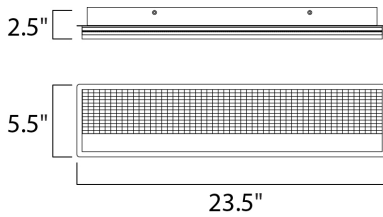

MEASUREMENTS

DIMENSION : 23.5" L x 2.5" W x 5.5" H x 2.5" Ext
 BACK PLATE : 22" W x 4.75" H x 2.75" HCO
 HANGING WEIGHT : 10.12 lb

LAMPING

INPUT VOLTAGE : 120V
 LUMENS : 1,792 Rated (1,400 Del.)
 BULB : 2 x 25W LED PCB Integrated , 25W Total
 BULB INCLUDED : (Integrated)
 DIMMABLE : Triac CL or ELV
 CRI : 90+ CRI
 COLOR_TEMP : 3000K
 LIGHTING_DIRECTION : Up/Down