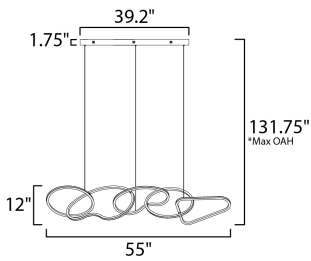

*max overall height

MEASUREMENTS

- DIMENSION : 16.5" L x 55" W x 12" H
- MAX OAH : 131.75" OAH
- CANOPY : 4.75" W x 1.75" H x 39.25" L
- HANGING WEIGHT : 19.8 lb

LAMPING

- LUMENS : 4,800 Rated (2,800 Del.)
- BULB : 1 x 50W LED DC Integrated , 50W Total
- BULB INCLUDED : (Integrated)
- DIMMABLE : Triac or ELV
- CRI : 90 CRI
- COLOR_TEMP : 3000K