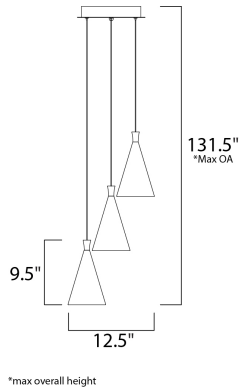

**MEASUREMENTS**

DIMENSION : 12.5" L x 12.5" W x 9.5" H  
 MAX OAH : 131.5" OAH  
 CANOPY : 9.75" W x 1.5" H x 9.75" L  
 HANGING WEIGHT : 6.62 lb

**LAMPING**

INPUT VOLTAGE : 120V  
 LUMENS : 1,512 Rated (1,110 Del.)  
 BULB : 3 x 7.2W LED PCB Integrated , 22W Total  
 BULB INCLUDED : (Integrated)  
 DIMMABLE : Triac CL  
 CRI : 80+ CRI  
 COLOR\_TEMP : 3000K

\*max overall height

**FINISHES OPTION**

 White / Metallic Gold (WTMG)

**MATERIAL**

Steel, Aluminum, Glass

**RATINGS**

cETLus  
 Dry Location

**ADDITIONAL**