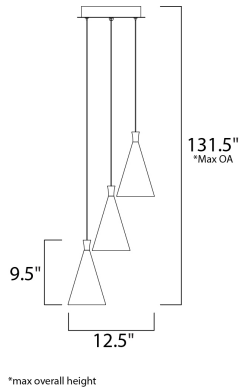

**MEASUREMENTS**

DIMENSION : 12.5" L x 12.5" W x 9.5" H  
 MAX OAH : 131.5" OAH  
 CANOPY : 9.75" W x 1.5" H x 9.75" L  
 HANGING WEIGHT : 6.62 lb

**LAMPING**

INPUT VOLTAGE : 120V  
 LUMENS : 1,512 Rated (1,110 Del.)  
 BULB : 3 x 7.2W LED PCB Integrated , 22W Total  
 BULB INCLUDED : (Integrated)  
 DIMMABLE : Triac CL  
 CRI : 80+ CRI  
 COLOR\_TEMP : 3000K

**FINISHES OPTION**

 White / Metallic Gold (WTMG)

**MATERIAL**

Steel, Aluminum, Glass

**RATINGS**

cETLus  
 Dry Location

**ADDITIONAL**

ADJUSTABLE  
 RATED LIFE 20000 Hours  
 OPERATING TEMPERATURE:  
 -20°C (-4°F), 40°C (104°F)