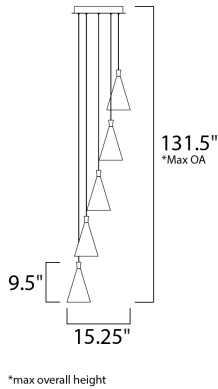

MEASUREMENTS

DIMENSION : 15.25" L x 15.25" W x 9.5" H
 MAX OAH : 131.5" OAH
 CANOPY : 12.5" W x 1.5" H x 12.5" L
 HANGING WEIGHT : 9.26 lb

LAMPING

INPUT VOLTAGE : 120V
 LUMENS : 2,520 Rated (1,780 Del.)
 BULB : 5 x 7.2W LED PCB Integrated , 36W Total
 BULB INCLUDED : (Integrated)
 DIMMABLE : Triac CL
 CRI : 80+ CRI
 COLOR_TEMP : 3000K

FINISHES OPTION

 White / Metallic Gold (WTMG)

MATERIAL

Steel, Aluminum, Acrylic

RATINGS

cETLus
 Dry Location

ADDITIONAL

ADJUSTABLE
 RATED LIFE 20000 Hours
 OPERATING TEMPERATURE:
 -20°C (-4°F), 40°C (104°F)