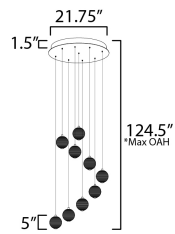

PRODUCT DESCRIPTION

Ablaze with omnidirectional LED light radiating from the center of perfectly ribbed spheres, the lustrous glow within accentuates the repeating pattern on the glass' exterior. With minimal hardware visible outside the glass, select from Polished Chrome or Gold to match your interior's decor.

*max overall height

MEASUREMENTS

- DIMENSION : 36" L x 36" W x 246" H
- CANOPY : 21.75" W x 1.5" H x 21.75" L
- HANGING WEIGHT : 42.988 lb

LAMPING

- INPUT VOLTAGE : 120-277V
- LUMENS : 9,300 Rated (6,980 Del.)
- BULB : 31 x 4W LED DC Integrated , 155W Total
- BULB INCLUDED : (Integrated)
- DIMMABLE : Triac, ELV, 0-10V
- CRI : 90 CRI
- COLOR_TEMP : 3000K

FINISHES OPTION

- Gold (GLD)
- Polished Chrome (PC)

GLASS

Clear Ribbed 144

MATERIAL

Steel

RATINGS

cETLus
Dry Location