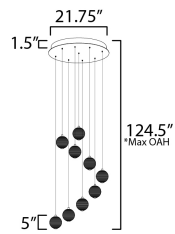

PRODUCT DESCRIPTION

Ablaze with omnidirectional LED light radiating from the center of perfectly ribbed spheres, the lustrous glow within accentuates the repeating pattern on the glass' exterior. With minimal hardware visible outside the glass, select from Polished Chrome or Gold to match your interior's decor.

*max overall height

MEASUREMENTS

DIMENSION : 36" L x 36" W x 246" H
 CANOPY : 21.75" W x 1.5" H x 21.75" L
 HANGING WEIGHT : 42.988 lb

LAMPING

INPUT VOLTAGE : 120-277V
 LUMENS : 9,300 Rated (6,980 Del.)
 BULB : 31 x 4W LED DC Integrated , 155W Total
 BULB INCLUDED : (Integrated)
 DIMMABLE : Triac, ELV, 0-10V
 CRI : 90 CRI
 COLOR_TEMP : 3000K

FINISHES OPTION

-  Gold (GLD)
-  Polished Chrome (PC)

GLASS

Clear Ribbed 144

MATERIAL

Steel

RATINGS

cETLus
 Dry Location