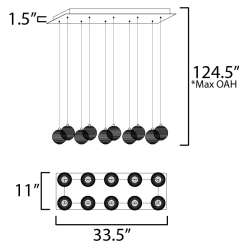

MEASUREMENTS

DIMENSION : 33.5" L x 11" W x 5" H
 MAX OAH : 124.5" OAH
 CANOPY : 11" W x 1.5" H x 33.5" L
 HANGING WEIGHT : 46.29 lb

LAMPING

INPUT VOLTAGE : 120-277V
 LUMENS : 4,000 Rated (2,500 Del.)
 BULB : 1 x 6W LED DC Integrated , 60W Total
 BULB INCLUDED : (Integrated)
 DIMMABLE : Triac, ELV, 0-10V
 CRI : 90 CRI
 COLOR_TEMP : 3000K

*max overall height

FINISHES OPTION

- Gold (GLD)
- Polished Chrome (PC)

GLASS

Clear Ribbed 144

MATERIAL

Steel, Glass

RATINGS