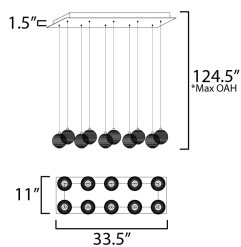

**MEASUREMENTS**

DIMENSION : 33.5" L x 11" W x 5" H  
 MAX OAH : 124.5" OAH  
 CANOPY : 11" W x 1.5" H x 33.5" L  
 HANGING WEIGHT : 46.29 lb

**LAMPING**

INPUT VOLTAGE : 120-277V  
 LUMENS : 4,000 Rated (2,500 Del.)  
 BULB : 1 x 6W LED DC Integrated , 60W Total  
 BULB INCLUDED : (Integrated)  
 DIMMABLE : Triac, ELV, 0-10V  
 CRI : 90 CRI  
 COLOR\_TEMP : 3000K

\*max overall height

**FINISHES OPTION**

- Gold (GLD)
- Polished Chrome (PC)

**GLASS**

Clear Ribbed 144

**MATERIAL**

Steel, Glass

**RATINGS**