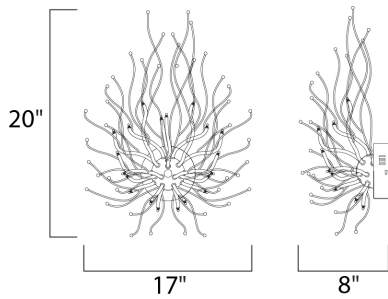

**MEASUREMENTS**

DIMENSION : 17" W x 20" H x 8" Ext  
 MAX OAH :  
 HANGING WEIGHT : 5.2 lb

**LAMPING**

INPUT VOLTAGE : 120V  
 LUMENS : 1,430 Rated  
 BULB : 13 x 1.2W LED 12V G4 , 16W Total  
 BULB INCLUDED : (Included)  
 DIMMABLE : Electronic Low Voltage (ELV)  
 CRI : 80+ CRI  
 COLOR\_TEMP : 3000K