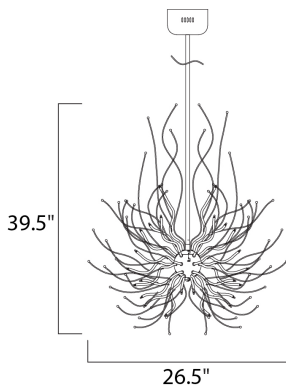

**MEASUREMENTS**

DIMENSION : 26.5" L x 26.5" W x 39.5" H  
 MAX OAH : 85" OAH  
 HANGING WEIGHT : 22 lb

**LAMPING**

INPUT VOLTAGE : 120V  
 LUMENS : 4,290 Rated  
 BULB : 39 x 1.2W LED 12V G4 , 47W Total  
 BULB INCLUDED : (Included)  
 DIMMABLE : Electronic Low Voltage (ELV)  
 CRI : 80+ CRI  
 COLOR\_TEMP : 3000K