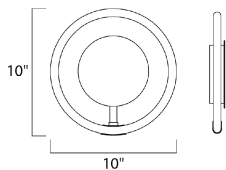

MEASUREMENTS

DIMENSION : 10" L x 10" W x 10" H x 1.25" Ext
 MAX OAH : 4.7" W x 4.7" H
 HANGING WEIGHT : 1.32 lb

LAMPING

INPUT VOLTAGE : 120V
 LUMENS : 360 Rated (220 Del.)
 BULB : 1 x 6W LED PCB Integrated , 6W Total
 BULB INCLUDED : (Integrated)
 DIMMABLE : Triac CL
 CRI : 80 CRI
 COLOR_TEMP : 2700K
 LIGHTING_DIRECTION : Omni

FINISHES OPTION

 Black / Polished Chrome (BKPC)

MATERIAL

Metal, Aluminum, Acrylic

RATINGS

cETLus
 Dry Location

ADDITIONAL

INSTALL UP/DOWN: Any
 RATED LIFE 30000 Hours
 OPERATING TEMPERATURE:
 -20°C (-4°F), 40°C (104°F)