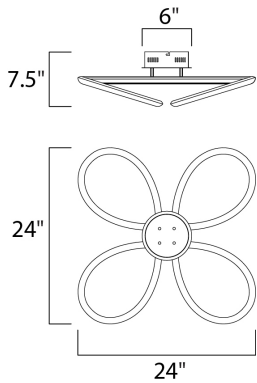

MEASUREMENTS

DIMENSION : 24" L x 24" W x 7.5" H
 MAX OAH : 9" OAH
 CANOPY : 6" W x 2.5" H x 6" L
 HANGING WEIGHT : 0.946 lb

LAMPING

INPUT VOLTAGE : 120-277V
 LUMENS : 2,730 Rated (1,994 Del.)
 BULB : 1 x 39W LED PCB Integrated , 39W Total
 BULB INCLUDED : (Integrated)
 DIMMABLE : Only at 120V with ELV
 CRI : 90+ CRI
 COLOR_TEMP : 2700K