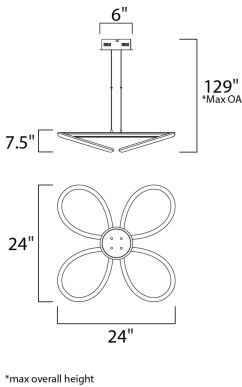

MEASUREMENTS

DIMENSION : 24" L x 24" W x 7.5" H
 MAX OAH : 129" OAH
 CANOPY : 6" W x 1.5" H x 6" L
 HANGING WEIGHT : 0.946 lb

LAMPING

INPUT VOLTAGE : 120-277V
 LUMENS : 2,730 Rated (2,154 Del.)
 BULB : 1 x 39W LED PCB Integrated , 39W Total
 BULB INCLUDED : (Integrated)
 DIMMABLE : Only at 120V with ELV
 CRI : 90+ CRI
 COLOR_TEMP : 2700K