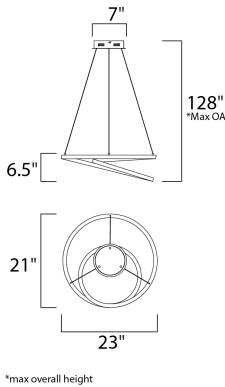

MEASUREMENTS

- DIMENSION : 23" L x 21" W x 6.5" H
- MAX OAH : 128" OAH
- CANOPY : 7.25" W x 1.75" H x 7" L
- HANGING WEIGHT : 5.456 lb

LAMPING

- INPUT VOLTAGE : 120-277V
- LUMENS : 2,170 Rated (1,705 Del.)
- BULB : 1 x 31W LED PCB Integrated , 31W Total
- BULB INCLUDED : (Integrated)
- DIMMABLE : Only at 120V with ELV
- CRI : 90+ CRI
- COLOR_TEMP : 2700K