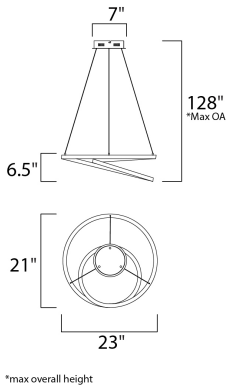

MEASUREMENTS

- DIMENSION : 23" L x 21" W x 6.5" H
- MAX OAH : 128" OAH
- CANOPY : 7.25" W x 1.75" H x 7" L
- HANGING WEIGHT : 5.456 lb

LAMPING

- INPUT VOLTAGE : 120-277V
- LUMENS : 2,170 Rated (1,705 Del.)
- BULB : 1 x 31W LED PCB Integrated , 31W Total
- BULB INCLUDED : (Integrated)
- DIMMABLE : Only at 120V with ELV
- CRI : 90+ CRI
- COLOR_TEMP : 2700K