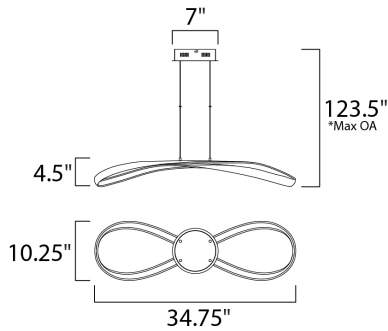

\*max overall height

**MEASUREMENTS**

- DIMENSION : 34.75" L x 10.25" W x 4.5" H
- MAX OAH : 123.5" OAH
- CANOPY : 7.25" W x 2" H x 7" L
- HANGING WEIGHT : 4.576 lb

**LAMPING**

- INPUT VOLTAGE : 120-277V
- LUMENS : 2,730 Rated (2,145 Del.)
- BULB : 1 x 39W LED PCB Integrated , 39W Total
- BULB INCLUDED : (Integrated)
- DIMMABLE : Only at 120V with ELV
- CRI : 90+ CRI
- COLOR\_TEMP : 3000K