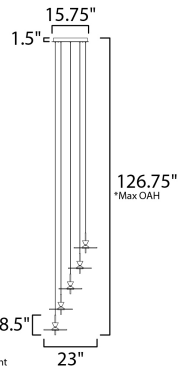

PRODUCT DESCRIPTION

Flat round acrylic disks are etched with a circular design that becomes vivid as light travels through it. Suspended from frames of Matte White with Metallic Gold accents, each disc has a swivel which allows you to control the direction the light.

MEASUREMENTS

DIMENSION : 23" L x 23" W x 8.5" H
 MAX OAH : 126.75" OAH
 CANOPY : 15.75" W x 1.5" H x 15.75" L
 HANGING WEIGHT : 14.33 lb

LAMPING

INPUT VOLTAGE : 120V
 LUMENS : 4,200 Rated (2,050 Del.)
 BULB : 5 x 12W LED PCB Integrated , 60W Total
 BULB INCLUDED : (Integrated)
 DIMMABLE : Triac CL
 CRI : 80+ CRI
 COLOR_TEMP : 3000K