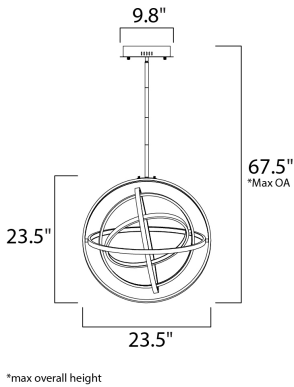

PRODUCT DESCRIPTION

A very unique and interesting design that features concentric bands of Polished Chrome or Black that rotate on 3 axis points and adjusts in multiple directions similar to a gyro. The edge of each slender band encases a small LED strip covered by a frosted lens. This work of art is so much more than just a lighting fixture.

MEASUREMENTS

DIMENSION : 23.5" L x 23.5" W x 23.5" H
 MAX OAH : 67.5" OAH
 CANOPY : 9.8" W x 2" H x 9.8" L
 HANGING WEIGHT : 11 lb

LAMPING

INPUT VOLTAGE : 120V
 LUMENS : 3,910 Rated
 BULB : 5 x 56W LED PCB Integrated , 56W Total
 BULB INCLUDED : (Integrated)
 DIMMABLE : Triac CL
 CRI : 80+ CRI
 COLOR_TEMP : 3000K