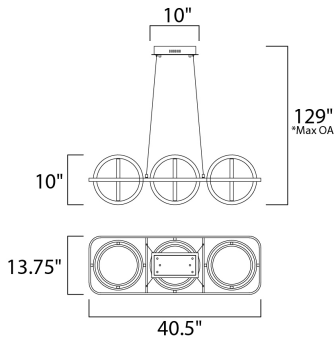

**PRODUCT DESCRIPTION**

A very unique and interesting design that features concentric bands of Polished Chrome or Black that rotate on 3 axis points and adjusts in multiple directions similar to a gyroscope. The edge of each slender band encases a small LED strip covered by a frosted lens. This work of art is so much more than just a lighting fixture.

\*max overall height

**MEASUREMENTS**

- DIMENSION : 40.5" L x 13.75" W x 10" H
- MAX OAH : 129" OAH
- CANOPY : 4.75" W x 2" H x 10" L
- HANGING WEIGHT : 9.24 lb

**LAMPING**

- INPUT VOLTAGE : 120V
- LUMENS : 5,140 Rated
- BULB : 6 x 73W LED PCB Integrated , 73W Total
- BULB INCLUDED : (Integrated)
- DIMMABLE : Triac CL
- CRI : 80+ CRI
- COLOR\_TEMP : 3000K

**FINISHES OPTION**

- Black / Polished Chrome (BKPC)

**MATERIAL**

Aluminum, Metal, Acrylic

**RATINGS**

cETLus  
Dry Location

**ADDITIONAL**

ADJUSTABLE  
SLOPE: 120  
OPERATING TEMPERATURE:  
-20°C (-4°F), 40°C (104°F)