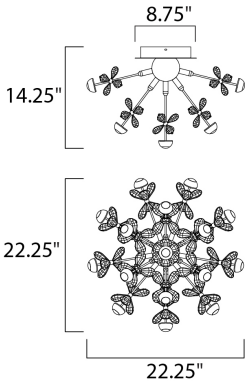

**MEASUREMENTS**

DIMENSION : 22.25" L x 22.25" W x 14.25" H  
 HANGING WEIGHT : 13.42 lb

**LAMPING**

INPUT VOLTAGE : 120V  
 LUMENS : 2,688 Rated (2,110 Del.)  
 BULB : 16 x 2.4W LED PCB Integrated , 39W Total  
 BULB INCLUDED : (Integrated)  
 DIMMABLE : Triac CL  
 CRI : 90+ CRI  
 COLOR\_TEMP : 3000K