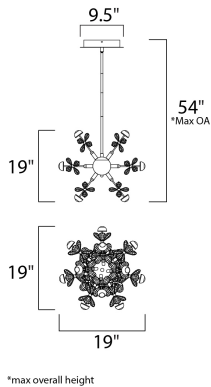

MEASUREMENTS

DIMENSION : 19" L x 19" W x 19" H
 MAX OAH : 54" OAH
 HANGING WEIGHT : 15.58 lb

LAMPING

INPUT VOLTAGE : 120V
 LUMENS : 2,520 Rated (1,980 Del.)
 BULB : 15 x 2.4W LED PCB Integrated , 36W Total
 BULB INCLUDED : (Integrated)
 DIMMABLE : Triac CL
 CRI : 90+ CRI
 COLOR_TEMP : 3000K