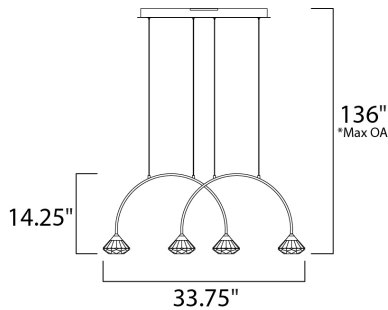

**PRODUCT DESCRIPTION**

Gracefully sweeping arms are finished in a textured Black with a Metallic Gold cups that suspends a faceted Clear acrylic diamond. Adding interest to the fixture, intersecting arms create an art form sure to attract attention. A pin up wall sconce with an arm that pivots is perfectly suited for bedside lighting.

\*max overall height

**MEASUREMENTS**

- DIMENSION : 33.75" L x 5.5" W x 14.25" H
- MAX OAH : 136" OAH
- CANOPY : 3.25" W x 1.5" H x 23.75" L
- HANGING WEIGHT : 9.92 lb

**LAMPING**

- INPUT VOLTAGE : 120V
- LUMENS : 1,160 Rated (840 Del.)
- BULB : 4 x 3W LED PCB Integrated , 12W Total
- BULB INCLUDED : (Integrated)
- DIMMABLE : Triac CL
- CRI : 80+ CRI
- COLOR\_TEMP : 3000K