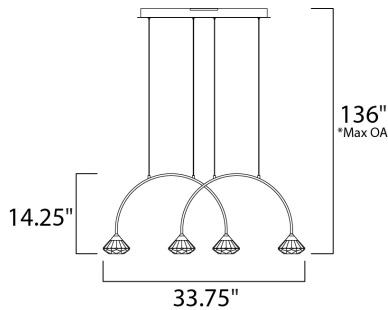

PRODUCT DESCRIPTION

Gracefully sweeping arms are finished in a textured Black with a Metallic Gold cups that suspends a faceted Clear acrylic diamond. Adding interest to the fixture, intersecting arms create an art form sure to attract attention. A pin up wall sconce with an arm that pivots is perfectly suited for bedside lighting.

*max overall height

MEASUREMENTS

- DIMENSION : 33.75" L x 5.5" W x 14.25" H
- MAX OAH : 136" OAH
- CANOPY : 3.25" W x 1.5" H x 23.75" L
- HANGING WEIGHT : 9.92 lb

LAMPING

- INPUT VOLTAGE : 120V
- LUMENS : 1,160 Rated (840 Del.)
- BULB : 4 x 3W LED PCB Integrated , 12W Total
- BULB INCLUDED : (Integrated)
- DIMMABLE : Triac CL
- CRI : 80+ CRI
- COLOR_TEMP : 3000K