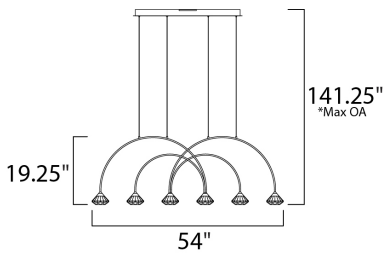

PRODUCT DESCRIPTION

Gracefully sweeping arms are finished in a textured Black with a Metallic Gold cups that suspends a faceted Clear acrylic diamond. Adding interest to the fixture, intersecting arms create an art form sure to attract attention. A pin up wall sconce with an arm that pivots is perfectly suited for bedside lighting.

MEASUREMENTS

DIMENSION : 54" L x 5.5" W x 19.25" H
 MAX OAH : 141.25" OAH
 CANOPY : 3.25" W x 1.5" H x 30.75" L
 HANGING WEIGHT : 16.32 lb

LAMPING

INPUT VOLTAGE : 120V
 LUMENS : 1,560 Rated (1,260 Del.)
 BULB : 6 x 3W LED PCB Integrated , 18W Total
 BULB INCLUDED : (Integrated)
 DIMMABLE : Triac CL
 CRI : 80+ CRI
 COLOR_TEMP : 3000K

*max overall height

FINISHES OPTION

 Black / Metallic Gold (BKMG)

GLASS

Clear Acrylic 75

MATERIAL

Steel, Aluminum, Acrylic

RATINGS