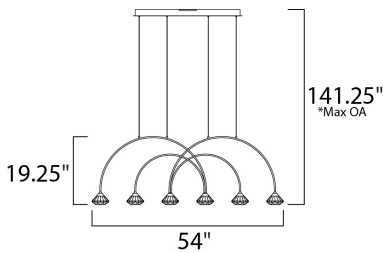

**PRODUCT DESCRIPTION**

Gracefully sweeping arms are finished in a textured Black with a Metallic Gold cups that suspends a faceted Clear acrylic diamond. Adding interest to the fixture, intersecting arms create an art form sure to attract attention. A pin up wall sconce with an arm that pivots is perfectly suited for bedside lighting.

**MEASUREMENTS**

DIMENSION : 54" L x 5.5" W x 19.25" H  
 MAX OAH : 141.25" OAH  
 CANOPY : 3.25" W x 1.5" H x 30.75" L  
 HANGING WEIGHT : 16.32 lb

**LAMPING**

INPUT VOLTAGE : 120V  
 LUMENS : 1,560 Rated (1,260 Del.)  
 BULB : 6 x 3W LED PCB Integrated , 18W Total  
 BULB INCLUDED : (Integrated)  
 DIMMABLE : Triac CL  
 CRI : 80+ CRI  
 COLOR\_TEMP : 3000K

\*max overall height

**FINISHES OPTION**

Black / Metallic Gold (BKMG)

**GLASS**

Clear Acrylic 75

**MATERIAL**

Steel, Aluminum, Acrylic

**RATINGS**