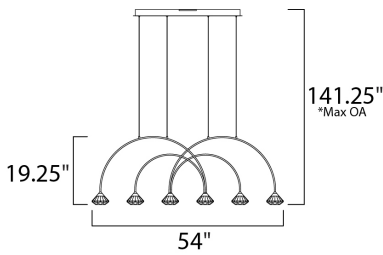

PRODUCT DESCRIPTION

Gracefully sweeping arms are finished in a textured Black with a Metallic Gold cups that suspends a faceted Clear acrylic diamond. Adding interest to the fixture, intersecting arms create an art form sure to attract attention. A pin up wall sconce with an arm that pivots is perfectly suited for bedside lighting.

MEASUREMENTS

DIMENSION : 54" L x 5.5" W x 19.25" H
 MAX OAH : 141.25" OAH
 CANOPY : 3.25" W x 1.5" H x 30.75" L
 HANGING WEIGHT : 16.32 lb

LAMPING

INPUT VOLTAGE : 120V
 LUMENS : 1,560 Rated (1,260 Del.)
 BULB : 6 x 3W LED PCB Integrated , 18W Total
 BULB INCLUDED : (Integrated)
 DIMMABLE : Triac CL
 CRI : 80+ CRI
 COLOR_TEMP : 3000K

*max overall height

FINISHES OPTION

 Black / Metallic Gold (BKMG)

GLASS

Clear Acrylic 75

MATERIAL

Steel, Aluminum, Acrylic

RATINGS