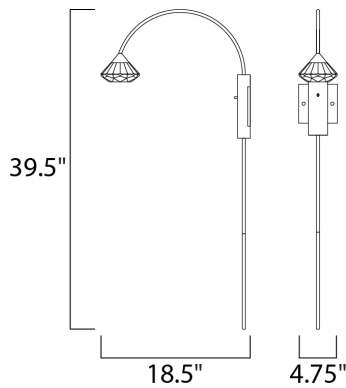

**PRODUCT DESCRIPTION**

Gracefully sweeping arms are finished in a textured Black with a Metallic Gold cups that suspends a faceted Clear acrylic diamond. Adding interest to the fixture, intersecting arms create an art form sure to attract attention. A pin up wall sconce with an arm that pivots is perfectly suited for bedside lighting.

**MEASUREMENTS**

DIMENSION : 4.75" W x 39.5" H x 18.5" Ext  
 MAX OAH : 4.75" W x 4.75" H  
 HANGING WEIGHT : 3.97 lb

**LAMPING**

INPUT VOLTAGE : 120V  
 LUMENS : 330 Rated (210 Del.)  
 BULB : 1 x 3W LED PCB Integrated , 3W Total  
 BULB INCLUDED : (Integrated)  
 DIMMABLE : Triac CL  
 CRI : 80+ CRI  
 COLOR\_TEMP : 3000K