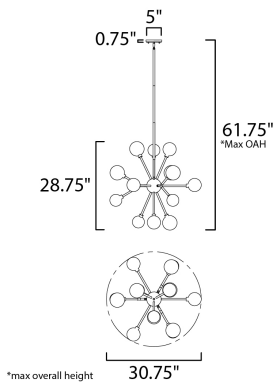

LAMPING

INPUT VOLTAGE : 120V
LUMENS : 6,750 Rated
BULB : 15 x 4W LED G9 , 60W Total
BULB INCLUDED : (Included)
DIMMABLE : Triac CL
CRI : 90+ CRI
COLOR_TEMP : 3000K