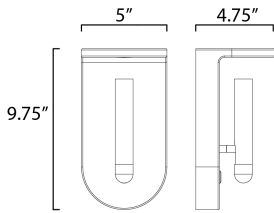

PRODUCT DESCRIPTION

This versatile wall sconce features an adjustable spot controlled by an on-off push button switch which works well bedside. If left in the upright position the light passes through a hole in the cantilevered top which houses colored gels of red, green, blue, or clear for a nice lighting effect

MEASUREMENTS

DIMENSION : 5" W x 9.75" H x 2.5" Ext
 MAX OAH : 4" W x 5" H
 HANGING WEIGHT : 3.44 lb

LAMPING

INPUT VOLTAGE : 120V
 LUMENS : 336 Rated (200 Del.)
 BULB : 1 x 4W LED PCB Integrated , 4W Total
 BULB INCLUDED : (Integrated)
 DIMMABLE : Yes
 CRI : 90+ CRI
 COLOR_TEMP : 3000K
 LIGHTING_DIRECTION : Directional