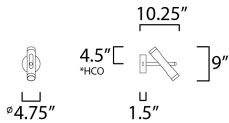

LAMPING

INPUT VOLTAGE : 120V
LUMENS : 480 Rated (413 Del.)
BULB : 2 x 3W LED PCB Integrated , 6W Total
BULB INCLUDED : (Integrated)
DIMMABLE : Triac CL or ELV
CRI : 80+ CRI
COLOR_TEMP : 3000K
LIGHTING_DIRECTION : Omni