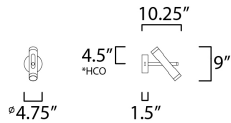

LAMPING

INPUT VOLTAGE : 120V
LUMENS : 480 Rated (413 Del.)
BULB : 2 x 3W LED PCB Integrated , 6W Total
BULB INCLUDED : (Integrated)
DIMMABLE : Triac CL or ELV
CRI : 80+ CRI
COLOR_TEMP : 3000K
LIGHTING_DIRECTION : Omni