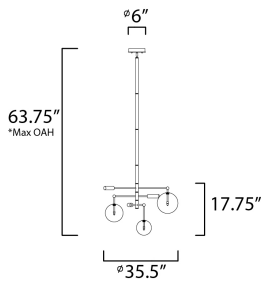

LAMPING

INPUT VOLTAGE : 120V
LUMENS : 450 Rated (360 Del.)
BULB : 3 x 1.8W LED 12V G4 , 5W Total
BULB INCLUDED : (Included)
DIMMABLE : Yes
CRI : 90+ CRI
COLOR_TEMP : 3000K

*max overall height

Always consult a qualified electrician before installing any lighting product.