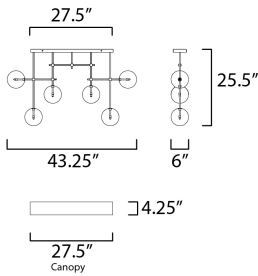

PRODUCT DESCRIPTION

An airy configuration of Clear blown glass globe shades in various sizes suspend on thin low voltage wires. Thin tubes finished in Black or Gold descend into the center of the globes where a small G4 LED lamp provides a spark of light.

MEASUREMENTS

DIMENSION : 43.25" L x 6" W x 25.5" H
 MAX OAH : 25.5" OAH
 CANOPY : 4.25" W x 1" H x 27.5" L
 HANGING WEIGHT : 7.3 lb

LAMPING

INPUT VOLTAGE : 120V
 LUMENS : 900 Rated (720 Del.)
 BULB : 6 x 1.8W LED 12V G4 , 11W Total
 BULB INCLUDED : (Included)
 DIMMABLE : Yes
 CRI : 90+ CRI
 COLOR_TEMP : 3000K