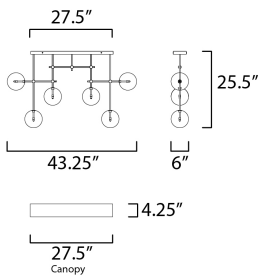

PRODUCT DESCRIPTION

An airy configuration of Clear blown glass globe shades in various sizes suspend on thin low voltage wires. Thin tubes finished in Black or Gold descend into the center of the globes where a small G4 LED lamp provides a spark of light.

MEASUREMENTS

DIMENSION : 43.25" L x 6" W x 25.5" H
 MAX OAH : 25.5" OAH
 CANOPY : 4.25" W x 1" H x 27.5" L
 HANGING WEIGHT : 7.3 lb

LAMPING

INPUT VOLTAGE : 120V
 LUMENS : 900 Rated (720 Del.)
 BULB : 6 x 1.8W LED 12V G4 , 11W Total
 BULB INCLUDED : (Included)
 DIMMABLE : Yes
 CRI : 90+ CRI
 COLOR_TEMP : 3000K