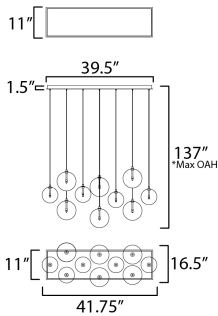

PRODUCT DESCRIPTION

An airy configuration of Clear blown glass globe shades in various sizes suspend on thin low voltage wires. Thin tubes finished in Black or Gold descend into the center of the globes where a small G4 LED lamp provides a spark of light.

MEASUREMENTS

DIMENSION : 15.5" L x 41.75" W x 8" H
 MAX OAH : 137" OAH
 CANOPY : 39.5" W x 1.5" H x 11" L
 HANGING WEIGHT : 16.3 lb

LAMPING

INPUT VOLTAGE : 120-277V
 LUMENS : 1,800 Rated (1,700 Del.)
 BULB : 1 x 1.8W G4 LED , 18W Total
 BULB INCLUDED : (Included)
 DIMMABLE : 3-in-1 Triac, ELV, or 0-10V
 CRI : 90 CRI
 COLOR_TEMP : 3000K

*max overall height

FINISHES OPTION

- Black (BK)
- Natural Aged Brass (NAB)

GLASS

Clear 18

MATERIAL

Steel, Glass

RATINGS