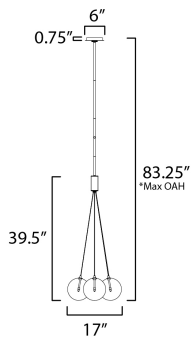

LAMPING

- INPUT VOLTAGE : 120V
- LUMENS : 720 Rated (580 Del.)
- BULB : 4 x 1.8W LED G4 , 7W Total
- BULB INCLUDED : (Included)
- DIMMABLE : Y
- CRI : 90 CRI
- COLOR_TEMP : 3000K